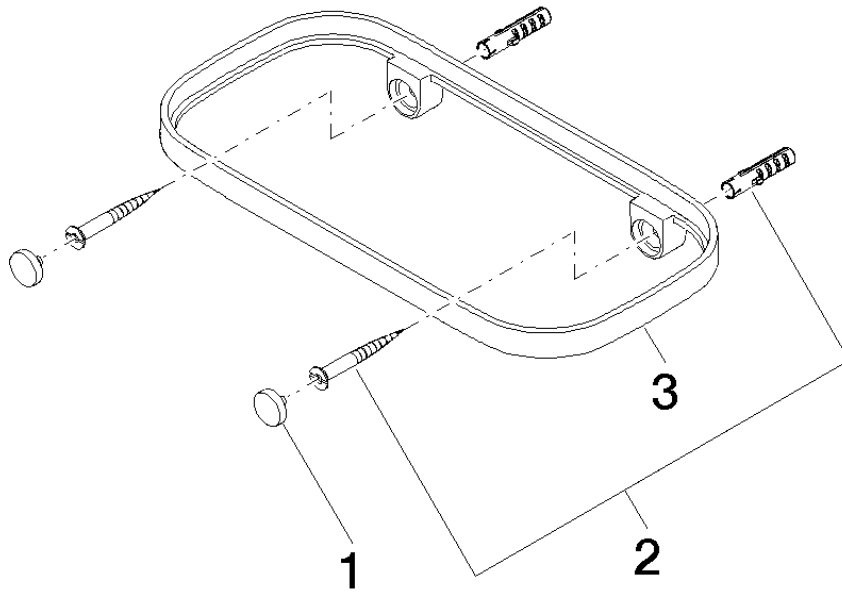

Required miscellaneous

Grid element - Taupe 82 481 970-53
 •plastic grid elements

83 481 970

mm [inches]

83 481 970

Parts for other finishes can be found here: Brushed Platinum

Spare parts list

No.	Item Number	Name	Quantity used	Delivery time
1	90 30 30 520 00-00	set	1	10
2	05 30 31 002 00 90	fixing set	1	2
3	08 17 97 577-00	holder	1	60