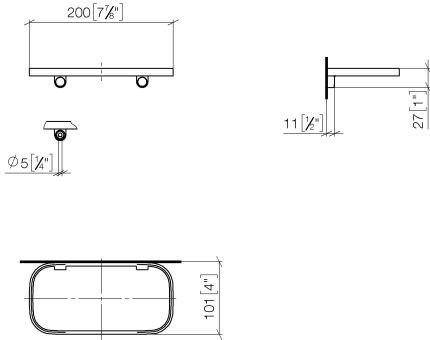

Shelf wall model - Chrome

IMO

83 481 970

- width 200mm
- height 26 mm
- 100mm projection
- without grid element

Fits: IMO, TARA, LISSÉ, META

	Chrome	83 481 970-00
	Brushed Platinum	83 481 970-06
	Platinum	83 481 970-08
	Dark Chrome	83 481 970-19
	Light Gold	83 481 970-26
	Brushed Light Gold	83 481 970-27
	Brushed Durabronze (23kt Gold)	83 481 970-28
	Matte Black	83 481 970-33
	Brushed Bronze	83 481 970-42
	Brushed Champagne (22kt Gold)	83 481 970-46
	Champagne (22kt Gold)	83 481 970-47
	Brushed Chrome	83 481 970-93
	Brushed Dark Platinum	83 481 970-99

Required miscellaneous

Grid element - Taupe 82 481 970-53
 •plastic grid elements

83 481 970

mm [inches]

83 481 970

Parts for other finishes can be found here: Brushed Platinum

Spare parts list

No.	Item Number	Name	Quantity used	Delivery time
1	90 30 30 520 00-00	set	1	10
2	05 30 31 002 00 90	fixing set	1	2
3	08 17 97 577-00	holder	1	60